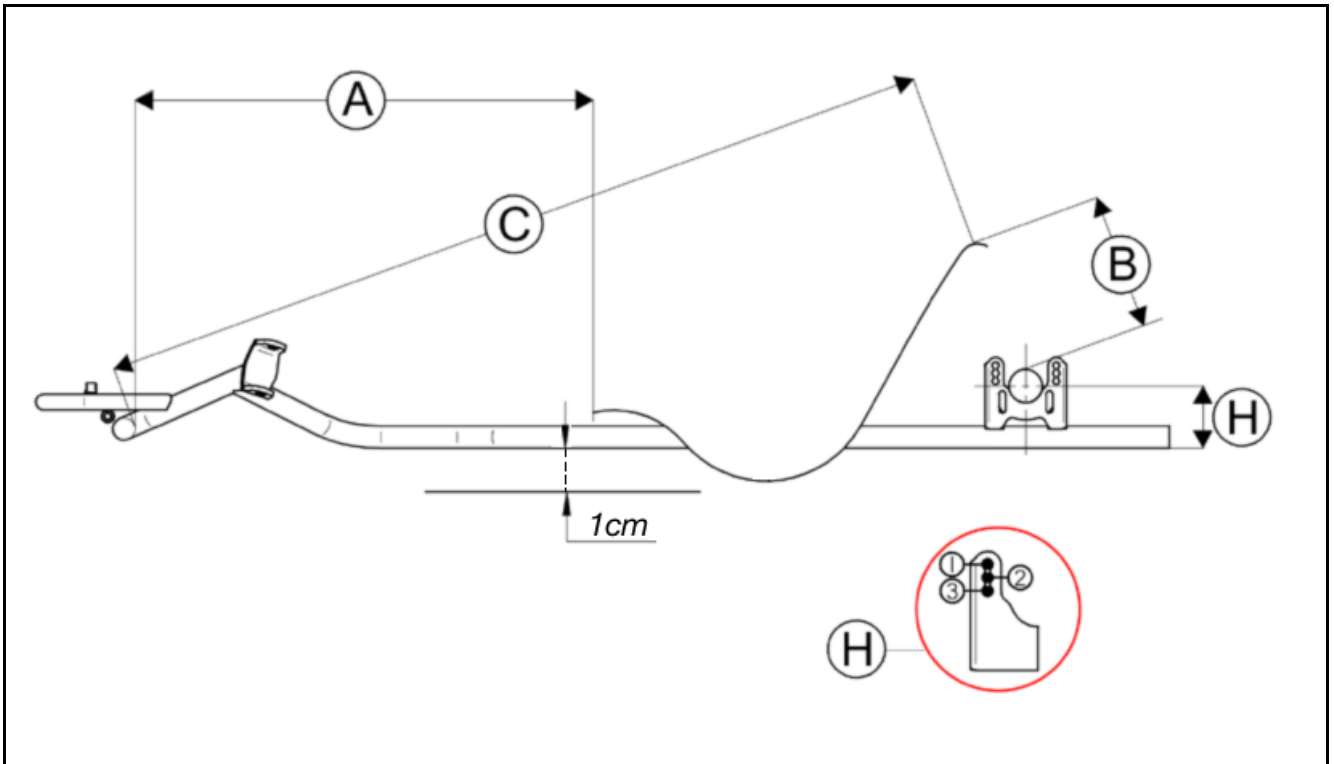

## SEAT POSITION/POSIZIONE SEDILE Birel ART New Tipe / Tillet 2015

CHASSIS MODEL:	H	A [SX]	B	C
RY30 - RY32	2	-	22	126
CRY30 - CRY32	2	-	20	127
R30C-Y	-	59	24	-
AR28-RX	-	57	23	-
AM 29-Y	-	57	23	-
L28C-Y	-	45	22	-
C28-R	2	48	22	-
B25-X	-	42	19	-

All the measures are designed in CM