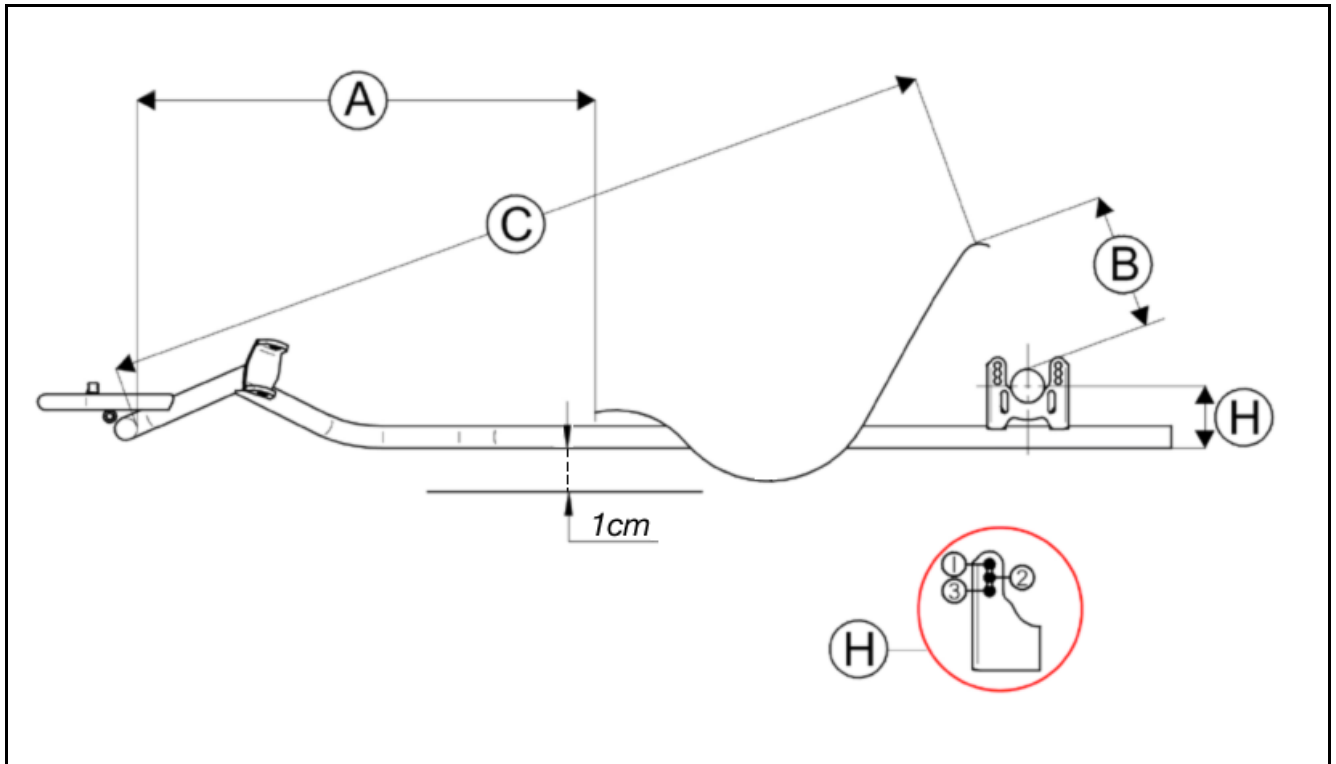

SEAT POSITION/POSIZIONE SEDILE Birel ART

CHASSIS MODEL:	H	A [SX]	B	C
RY30 - RY32	2	-	22	126
CRY30 - CRY32	2	-	20	127
R30C-Y	-	59	24	-
AR28-RX	-	57	23	-
AM 29-Y	-	57	23	-
L28C-Y	-	45	22	-
C28-R	2	48	22	-
B25-X	-	42	19	-

All the measures are designed in CM